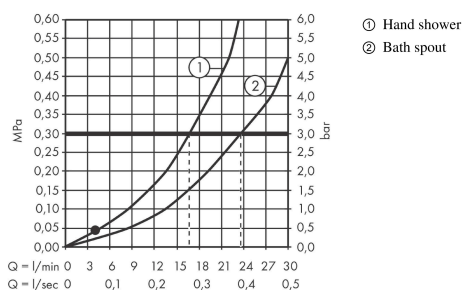

Talis E

4-hole rim mounted bath mixer

Surfaces: **Matt Black** Article Number: **71748670**

Description

product features

- consists of: 4-hole rim mounted bath mixer, hand shower
- 2 functions
- projection 196 mm
- maximum pull-out length of hand shower: 1.60 m
- maximum flow rate at 3 bar: 23,8 l/min
- flow rate for bath spout at 3 bar: 23,8 l/min
- flow rate of hand shower at 3 bar: 16,7 l/min
- min. operating pressure: 1 bar
- non-return valve
- connection dimension: DN15

Technology

Design awards

Product image

Scale drawing

Flowchart

Talis E
4-hole rim mounted bath mixer
 Surfaces: **Matt Black** Article Number: **71748670**

Exploded Drawing

Year of production: >10/19

Talis E

4-hole rim mounted bath mixer

Surfaces: **Matt Black** Article Number: **71748670**

Spare part list

Year of production: >10/19

Pos.	Description	Article Number	Price	PU
1	spout cpl.	92780670	-	1
2	aerator M24x1 (30 l/min)	96512670	-	1
3	diverter knob	98707670	-	1
4	hollow set screw M6x6	97660000	-	1
5	O-ring 41x1,5	98168000	-	1
6	escutcheon Ø 70 mm	97779000	-	1
7	O-ring 58x3	98202000	-	1
8	selector assy	96775000	-	1
9	O-Ring 14x2,5	98189000	-	1
10	O-Ring 23x2,5	98183000	-	1
11	O-Ring 22x2	98185000	-	1
12	O-ring 9x2,5	98217000	-	1
13	handle	92779670	-	1
14	handle fixing set	94184000	-	1
15	set of color-rings cold / hot water	95819000	-	1
16	escutcheon	31098XXX	-	-
17	flat seal	98749000	-	1
18	handshower	26814XXX	> € 44,15	-
19	filter insert	97708000	-	1
20	shower holder	28071670	-	1
21	set of non return valves DW 15	94074000	-	1
22	escutcheon Ø 52 mm	97159670	-	1
a	concealed item	13244180	-	1
b	Grease	90920000	-	1