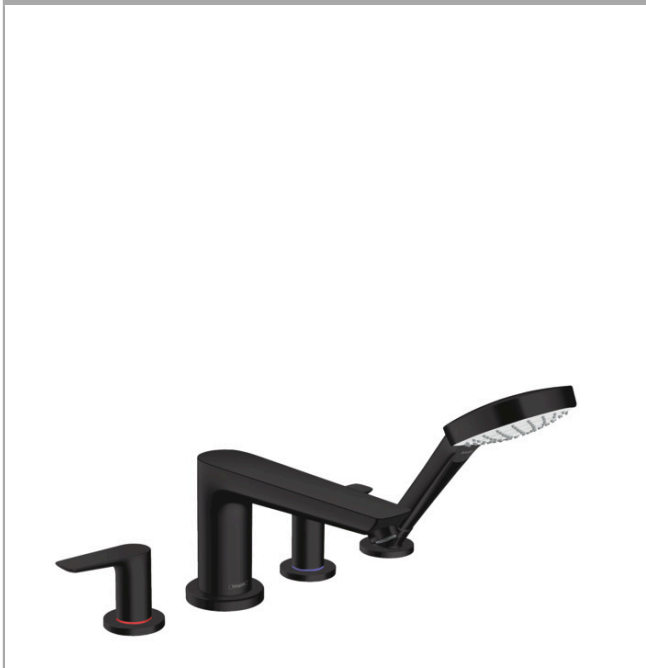

Talis E

4-hole rim mounted bath mixer

Surfaces: **Matt Black** Article Number: **71748670**

Description

product features

- consists of: 4-hole rim mounted bath mixer, hand shower
- 2 functions
- projection 196 mm
- maximum pull-out length of hand shower: 1.60 m
- maximum flow rate at 3 bar: 23,8 l/min
- flow rate for bath spout at 3 bar: 23,8 l/min
- flow rate of hand shower at 3 bar: 16,7 l/min
- min. operating pressure: 1 bar
- non-return valve
- connection dimension: DN15

Technology

Design awards

Product image

Scale drawing

Flowchart

Talis E
4-hole rim mounted bath mixer
 Surfaces: **Matt Black** Article Number: **71748670**

Exploded Drawing

Year of production: >10/19

Talis E

4-hole rim mounted bath mixer

Surfaces: **Matt Black** Article Number: **71748670**

Spare part list

Year of production: >10/19

Pos.	Description	Article Number	Price	PU
1	spout cpl.	92780670	-	1
2	aerator M24x1 (30 l/min)	96512670	-	1
3	diverter knob	98707670	-	1
4	hollow set screw M6x6	97660000	-	1
5	O-ring 41x1,5	98168000	-	1
6	escutcheon Ø 70 mm	97779000	-	1
7	O-ring 58x3	98202000	-	1
8	selector assy	96775000	-	1
9	O-Ring 14x2,5	98189000	-	1
10	O-Ring 23x2,5	98183000	-	1
11	O-Ring 22x2	98185000	-	1
12	O-ring 9x2,5	98217000	-	1
13	handle	92779670	-	1
14	handle fixing set	94184000	-	1
15	set of color-rings cold / hot water	95819000	-	1
16	escutcheon	31098XXX	-	-
17	flat seal	98749000	-	1
18	handshower	26814XXX	> € 44,15	-
19	filter insert	97708000	-	1
20	shower holder	28071670	-	1
21	set of non return valves DW 15	94074000	-	1
22	escutcheon Ø 52 mm	97159670	-	1
a	concealed item	13244180	-	1
b	Grease	90920000	-	1