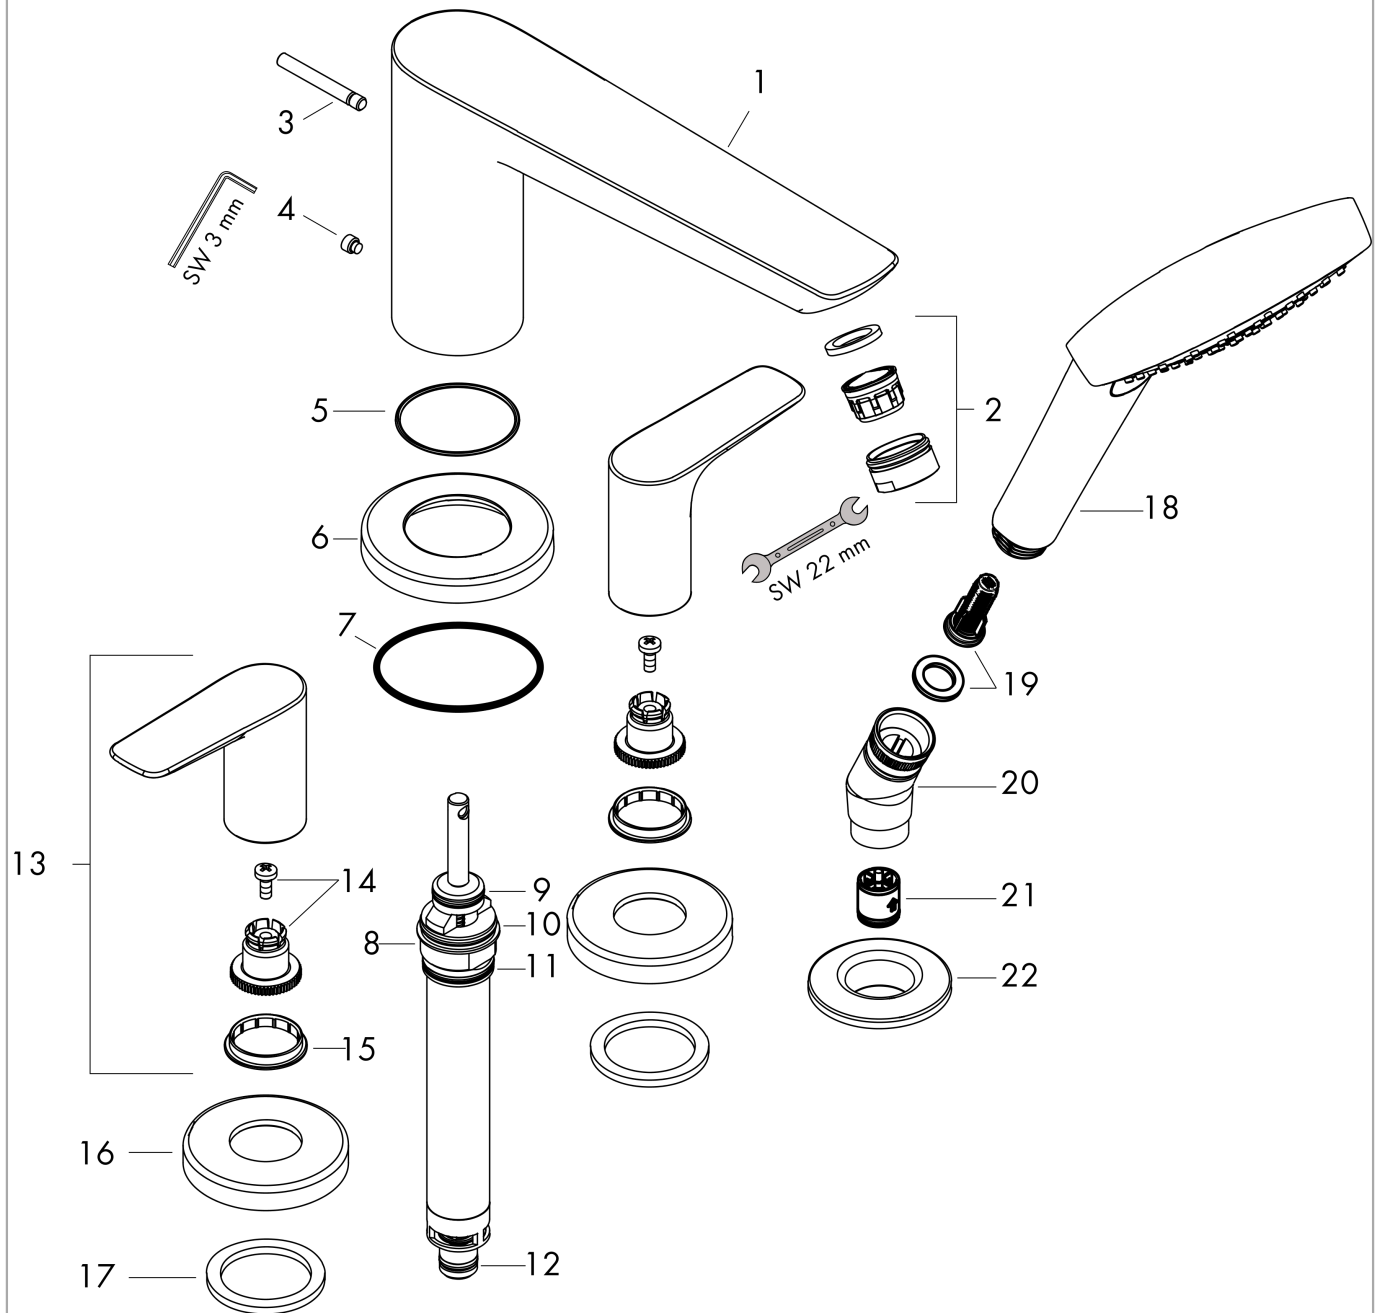

Talis E

4-hole rim mounted bath mixer

Surfaces: **Matt Black** Article Number: **71748670**

Description

product features

- consists of: 4-hole rim mounted bath mixer, hand shower
- 2 functions
- projection 196 mm
- maximum pull-out length of hand shower: 1.60 m
- maximum flow rate at 3 bar: 23,8 l/min
- flow rate for bath spout at 3 bar: 23,8 l/min
- flow rate of hand shower at 3 bar: 16,7 l/min
- min. operating pressure: 1 bar
- non-return valve
- connection dimension: DN15

Technology

Design awards

Product image

Scale drawing

Flowchart

Talis E
4-hole rim mounted bath mixer
 Surfaces: **Matt Black** Article Number: **71748670**

Exploded Drawing

Year of production: >10/19

Talis E

4-hole rim mounted bath mixer

Surfaces: **Matt Black** Article Number: **71748670**

Spare part list

Year of production: >10/19

Pos.	Description	Article Number	Price	PU
1	spout cpl.	92780670	-	1
2	aerator M24x1 (30 l/min)	96512670	-	1
3	diverter knob	98707670	-	1
4	hollow set screw M6x6	97660000	-	1
5	O-ring 41x1,5	98168000	-	1
6	escutcheon Ø 70 mm	97779000	-	1
7	O-ring 58x3	98202000	-	1
8	selector assy	96775000	-	1
9	O-Ring 14x2,5	98189000	-	1
10	O-Ring 23x2,5	98183000	-	1
11	O-Ring 22x2	98185000	-	1
12	O-ring 9x2,5	98217000	-	1
13	handle	92779670	-	1
14	handle fixing set	94184000	-	1
15	set of color-rings cold / hot water	95819000	-	1
16	escutcheon	31098XXX	-	-
17	flat seal	98749000	-	1
18	handshower	26814XXX	> € 44,15	-
19	filter insert	97708000	-	1
20	shower holder	28071670	-	1
21	set of non return valves DW 15	94074000	-	1
22	escutcheon Ø 52 mm	97159670	-	1
a	concealed item	13244180	-	1
b	Grease	90920000	-	1