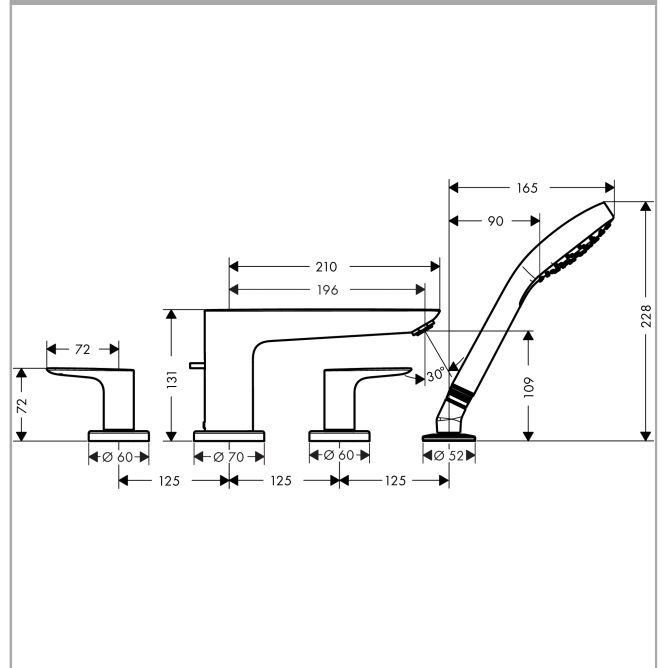

Talis E

4-hole rim mounted bath mixer

Surfaces: **Matt Black** Article Number: **71748670**

Description

product features

- consists of: 4-hole rim mounted bath mixer, hand shower
- 2 functions
- projection 196 mm
- maximum pull-out length of hand shower: 1.60 m
- maximum flow rate at 3 bar: 23,8 l/min
- flow rate for bath spout at 3 bar: 23,8 l/min
- flow rate of hand shower at 3 bar: 16,7 l/min
- min. operating pressure: 1 bar
- non-return valve
- connection dimension: DN15

Technology

Design awards

Product image

Scale drawing

Flowchart

Talis E
4-hole rim mounted bath mixer
 Surfaces: **Matt Black** Article Number: **71748670**

Exploded Drawing

Year of production: >10/19

Talis E

4-hole rim mounted bath mixer

Surfaces: **Matt Black** Article Number: **71748670**

Spare part list

Year of production: >10/19

Pos.	Description	Article Number	Price	PU
1	spout cpl.	92780670	-	1
2	aerator M24x1 (30 l/min)	96512670	-	1
3	diverter knob	98707670	-	1
4	hollow set screw M6x6	97660000	-	1
5	O-ring 41x1,5	98168000	-	1
6	escutcheon Ø 70 mm	97779000	-	1
7	O-ring 58x3	98202000	-	1
8	selector assy	96775000	-	1
9	O-Ring 14x2,5	98189000	-	1
10	O-Ring 23x2,5	98183000	-	1
11	O-Ring 22x2	98185000	-	1
12	O-ring 9x2,5	98217000	-	1
13	handle	92779670	-	1
14	handle fixing set	94184000	-	1
15	set of color-rings cold / hot water	95819000	-	1
16	escutcheon	31098XXX	-	-
17	flat seal	98749000	-	1
18	handshower	26814XXX	> € 44,15	-
19	filter insert	97708000	-	1
20	shower holder	28071670	-	1
21	set of non return valves DW 15	94074000	-	1
22	escutcheon Ø 52 mm	97159670	-	1
a	concealed item	13244180	-	1
b	Grease	90920000	-	1